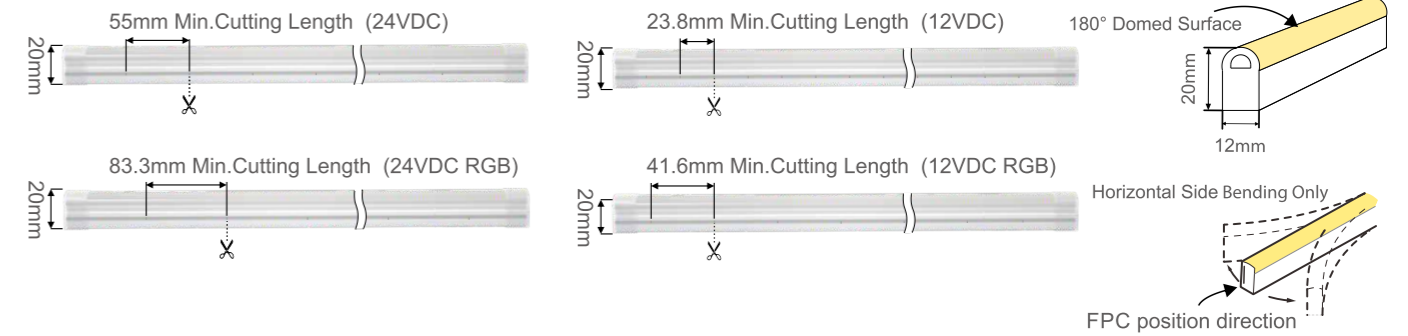

## LED Flexible Neon Strip Light

RGB color mixing, rich and colorful

### specifications parameter

IP65 CE RoHS

|                     |  |
|---------------------|--|
| Model               | XK1220C SERIES                         |
| Input voltage       | 24/12VDC                               |
| Power (lm/W)        | 11W/10W(Single Color) / 15W(RGB)       |
| Lumens (lm/m)       | >450lm(Single Color)                   |
| CCT/Color           | R B G A O P WW NW CW RGB               |
| CRI                 | >70; >80; >90(Single Color)            |
| FPC light direction | Vertical                               |
| LED type            | SMD 2835(Single Color) / SMD 4040(RGB) |
| LED Qty/m           | 126LEDs(Single Color) / 72LEDs(RGB)    |
| Min. cutting unit   | 7LEDs(Single Color);6LEDs(RGB) / 3LEDs |
| Size                | W12*H20mm                              |
| Working temperature | -20℃~60℃                               |